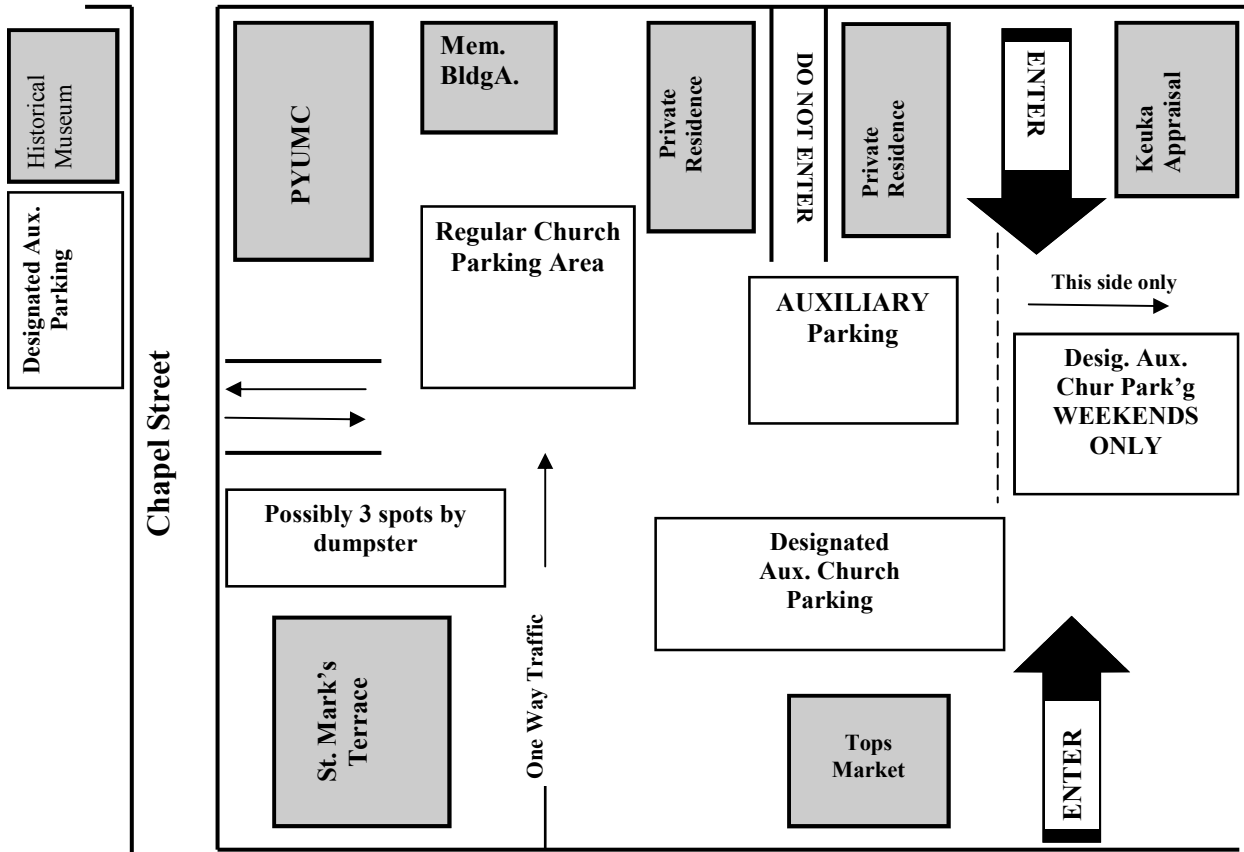

Penn Yan United Methodist Church Auxiliary Church Parking

Permission to use these auxiliary parking areas has been granted to the church **as needed**. If you do use these auxiliary parking areas, you do so **at your own risk**.

Main Street

Liberty Street (Route 14A)