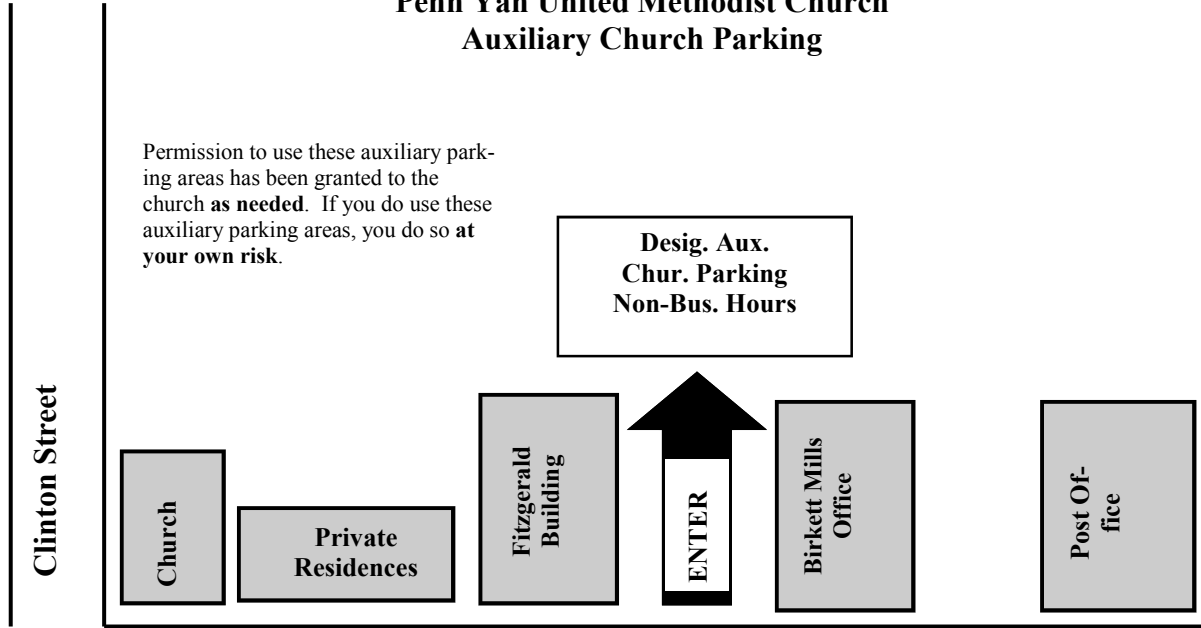

Penn Yan United Methodist Church Auxiliary Church Parking

Permission to use these auxiliary parking areas has been granted to the church **as needed**. If you do use these auxiliary parking areas, you do so **at your own risk**.

Main Street

Liberty Street (Route 14A)